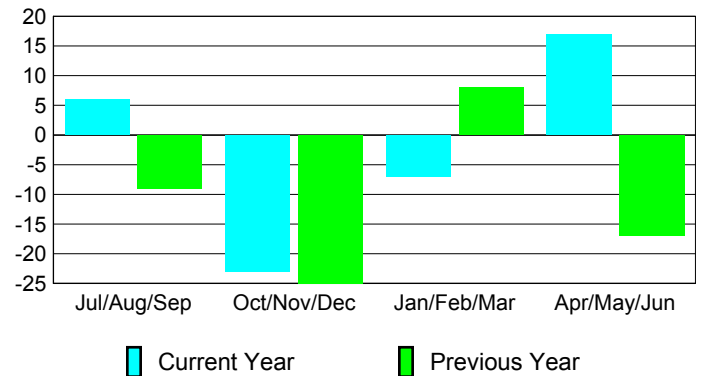

Membership Results 2008-2009

Membership 2007-2008

Month	Net Memb Goal	Actual New Memb	Actual Dropped Memb	Gain/Loss of Memb	Gain/Loss of Memb
Jul/Aug/Sep	0	46	-40	6	-9
Oct/Nov/Dec	-20	30	-53	-23	-25
Jan/Feb/Mar	20	44	-51	-7	8
Apr/May/Jun	0	92	-75	17	-17
Totals	0	212	-219	-7	-43

Membership Results 2008-2009

Goal, New, Dropped, Gain/Loss

Comparison of Membership Gain/Loss

Current Year Compared to the Previous Year

Gender Comparison 2008-2009

Jul/Aug/Sep

Oct/Nov/Dec

Jan/Feb/Mar