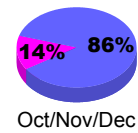

Membership Results 2008-2009

Membership 2007-2008

Month	Net Memb Goal	Actual New Memb	Actual Dropped Memb	Gain/Loss of Memb	Gain/Loss of Memb
Jul/Aug/Sep	0	46	-40	6	-9
Oct/Nov/Dec	-20	30	-53	-23	-25
Jan/Feb/Mar	20	44	-51	-7	8
Apr/May/Jun	0	92	-75	17	-17
Totals	0	212	-219	-7	-43

Membership Results 2008-2009

Goal, New, Dropped, Gain/Loss

Comparison of Membership Gain/Loss

Current Year Compared to the Previous Year

Gender Comparison 2008-2009

Jul/Aug/Sep

Oct/Nov/Dec

Jan/Feb/Mar

Apr/May/Jun

Male

Female