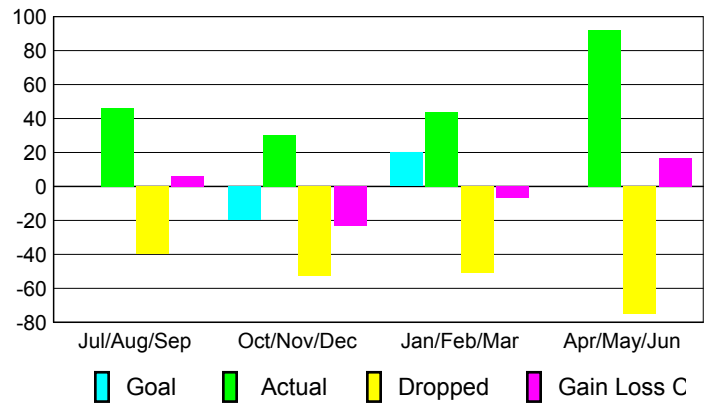

Membership Results 2008-2009

Goal, New, Dropped, Gain/Loss

Comparison of Membership Gain/Loss

Current Year Compared to the Previous Year