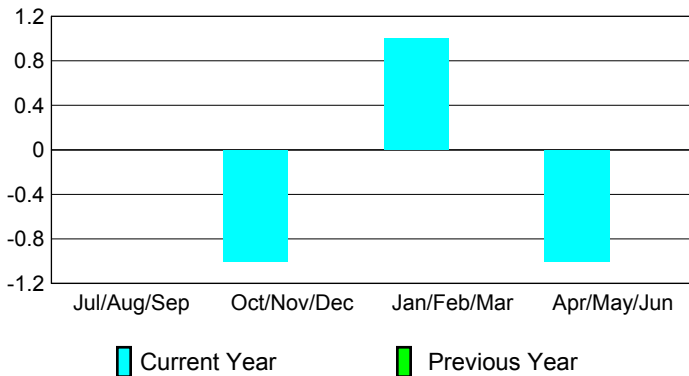

2008-2009 GMT Quarterly Report for District (or Undistricted) **District 103 E**

GMT: **JACQUES 'JACK' VERBEKE**

Location: **FRANCE**

GMT CA: **4**

CLUBS

Club Results 2008-2009

Clubs 2007-2008

Month	New Club Goal	Actual New Clubs	Actual Dropped Clubs	Gain/Loss of Clubs	Gain/Loss of Clubs
Jul/Aug/Sep	0	0	0	0	0
Oct/Nov/Dec	0	0	-1	-1	0
Jan/Feb/Mar	0	0	1	1	0
Apr/May/Jun	0	1	-2	-1	0
Totals	0	1	-2	-1	0

Club Results 2008-2009

Goal, New, Dropped, Gain/Loss

Comparison of Club Gain/Loss

Current Year Compared to the Previous Year

YTD Status Quo Clubs 2008-2009

Status Quo Clubs Compared to Status Quo Members

MEMBERSHIP