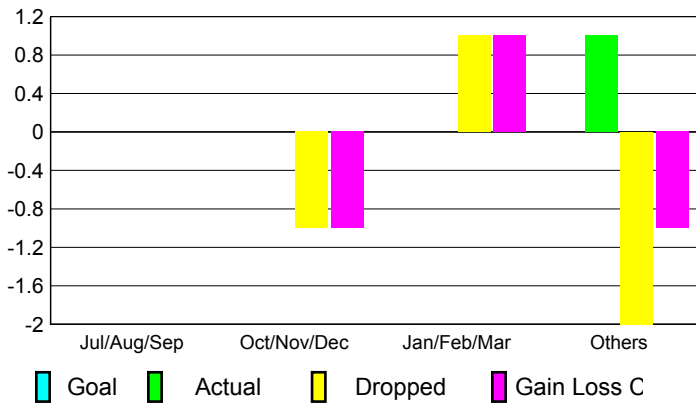

2008-2009 GMT Quarterly Report for District (or Undistricted) **District 103 E**

GMT: **JACQUES 'JACK' VERBEKE**

Location: **FRANCE**

GMT CA: **4**

CLUBS

Club Results 2008-2009

Clubs 2007-2008

Month	New Club Goal	Actual New Clubs	Actual Dropped Clubs	Gain/Loss of Clubs	Gain/Loss of Clubs
Jul/Aug/Sep	0	0	0	0	0
Oct/Nov/Dec	0	0	-1	-1	0
Jan/Feb/Mar	0	0	1	1	0
Apr/May/Jun	0	1	-2	-1	0
Totals	0	1	-2	-1	0

Club Results 2008-2009

Goal, New, Dropped, Gain/Loss

Comparison of Club Gain/Loss

Current Year Compared to the Previous Year

YTD Status Quo Clubs 2008-2009

Status Quo Clubs Compared to Status Quo Members

MEMBERSHIP

Membership Results 2008-2009

Membership 2007-2008

Month	Net Memb Goal	Actual New Memb	Actual Dropped Memb	Gain/Loss of Memb	Gain/Loss of Memb
Jul/Aug/Sep	0	46	-40	6	-9
Oct/Nov/Dec	-20	30	-53	-23	-25
Jan/Feb/Mar	20	44	-51	-7	8
Apr/May/Jun	0	92	-75	17	-17
Totals	0	212	-219	-7	-43